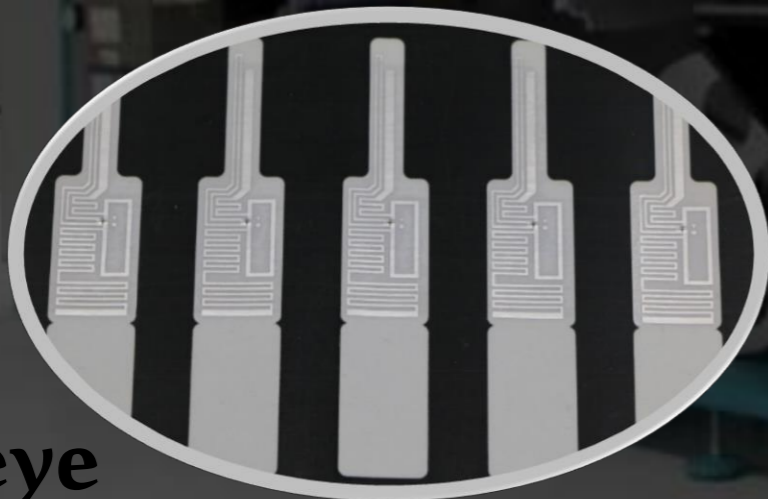

Why **RFeye** ?

- Customized development
- World-class facilities
- Large projects' experience
- Localization service in Euro zone